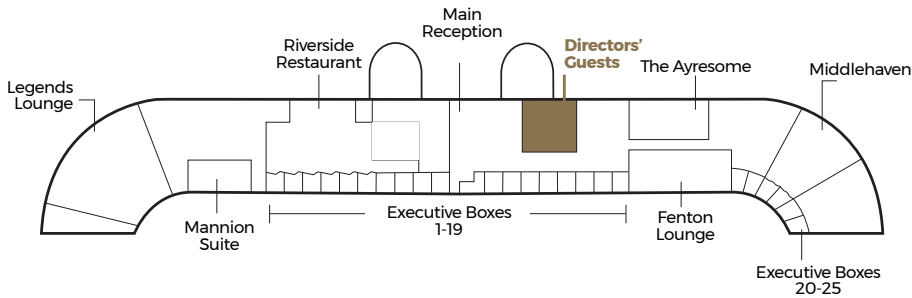

Directors' Guests

Location

Floor Plan

	40
	20
	20
	25
	40
	40
	✓
	✓
	X
	✓
	✓
	10.5m x 8.8m
	3m
	1.16 x 2.02m
	92m ²

For more information, please contact the MFC Events Team on **01642 757642** between 9am and 5pm, Monday to Friday, or email events@mfc.co.uk