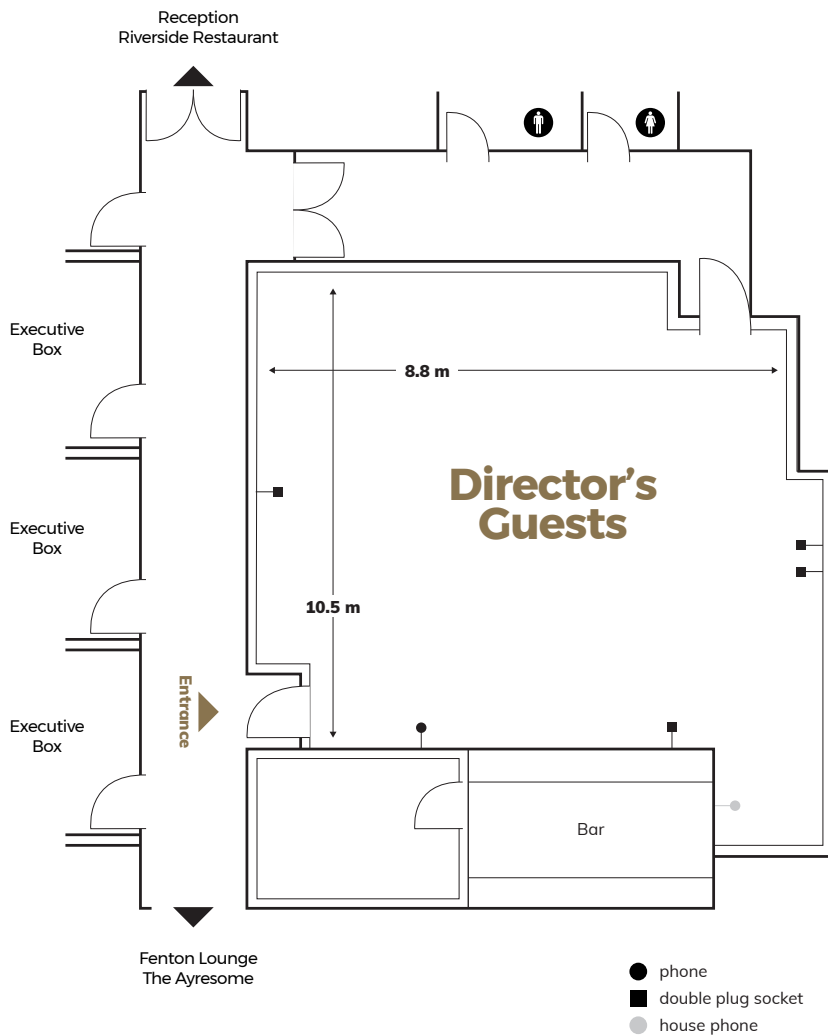

Directors' Guests

Location

Floor Plan

	40
	20
	20
	25
	40
	40
	✓
	✓
	X
	✓
	✓
	10.5m x 8.8m
	3m
	1.16 x 2.02m
	92m ²

For more information, please contact the MFC Events Team on **01642 757642** between 9am and 5pm, Monday to Friday, or email events@mfc.co.uk