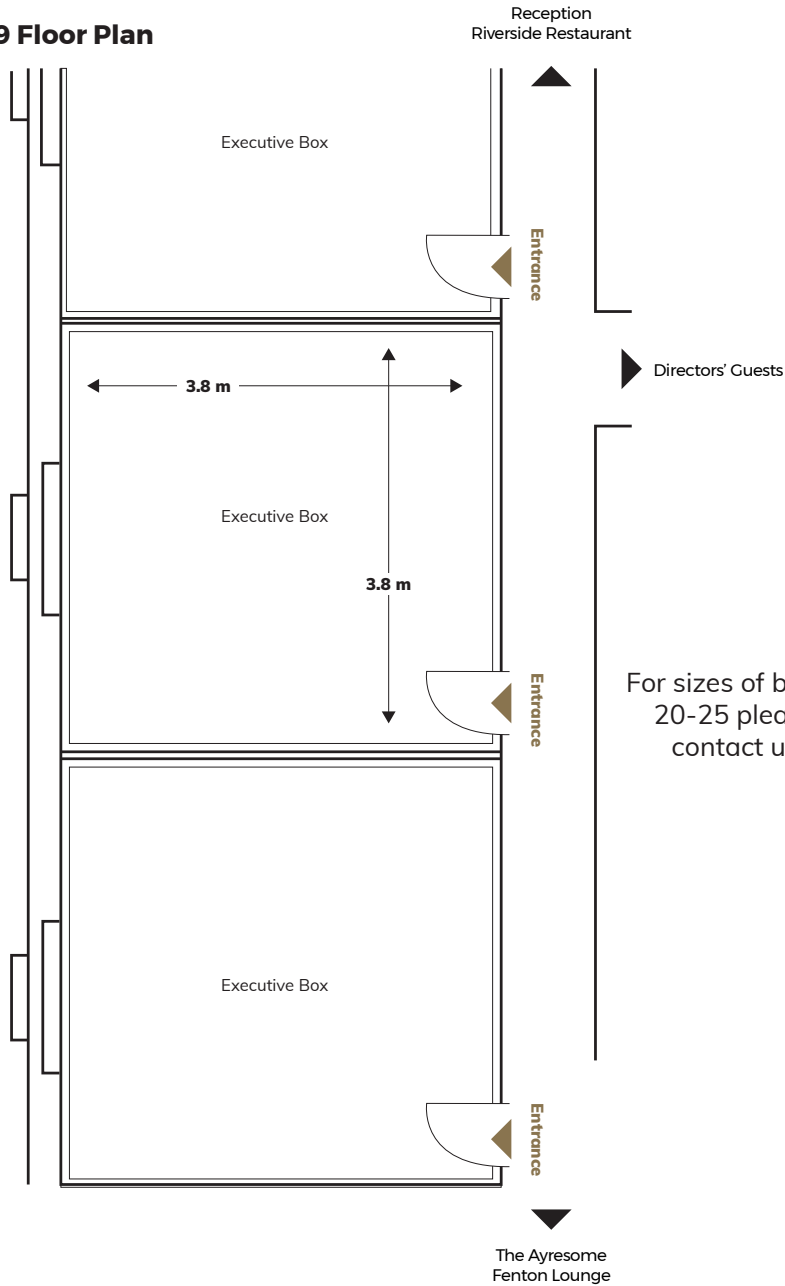

Executive Boxes

Location

Box 1 - 19 Floor Plan

For sizes of boxes 20-25 please contact us

	10
	-
	10
	-
	10
	-
	X
	X
	X
	✓
	X
	3.8m x 3.8m
	3m
	1.16 x 2.02m
	15m²

For more information, please contact the MFC Events Team on **01642 757642** between 9am and 5pm, Monday to Friday, or email events@mfc.co.uk