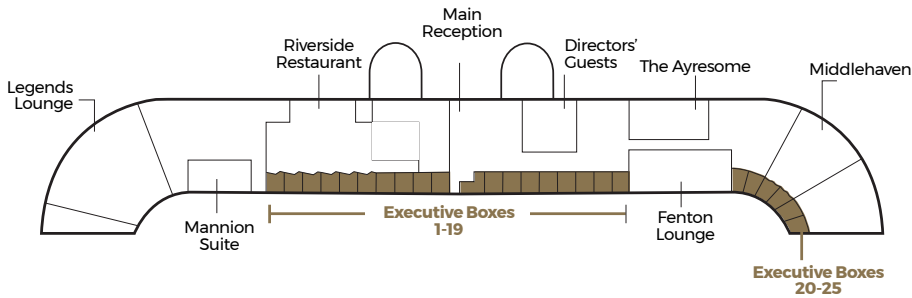

Executive Boxes

Location

Box 1 - 19 Floor Plan

For sizes of boxes 20-25 please contact us

	10
	-
	10
	-
	10
	-
	X
	X
	X
	✓
	X
	3.8m x 3.8m
	3m
	1.16 x 2.02m
	15m²

For more information, please contact the MFC Events Team on **01642 757642** between 9am and 5pm, Monday to Friday, or email events@mfc.co.uk