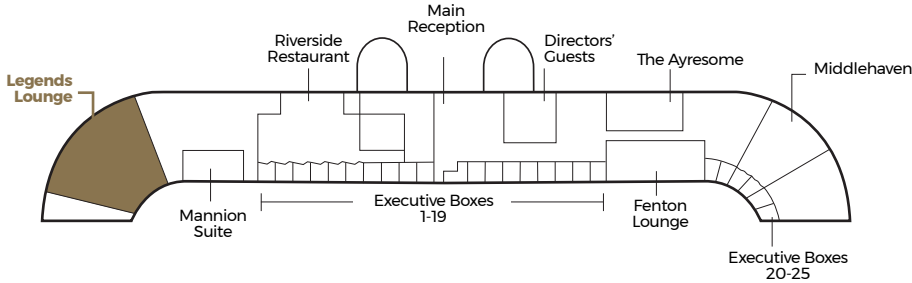

Legends Lounge

Location

Floor Plan

	220
	100
	-
	-
	220
	200
	X
	✓
	✓
	✓
	✓
	15.5m x 21.5m
	2.7m
	1.7m x 2.02m
	330m ²

For more information, please contact the MFC Events Team on **01642 757642** between 9am and 5pm, Monday to Friday, or email events@mfc.co.uk