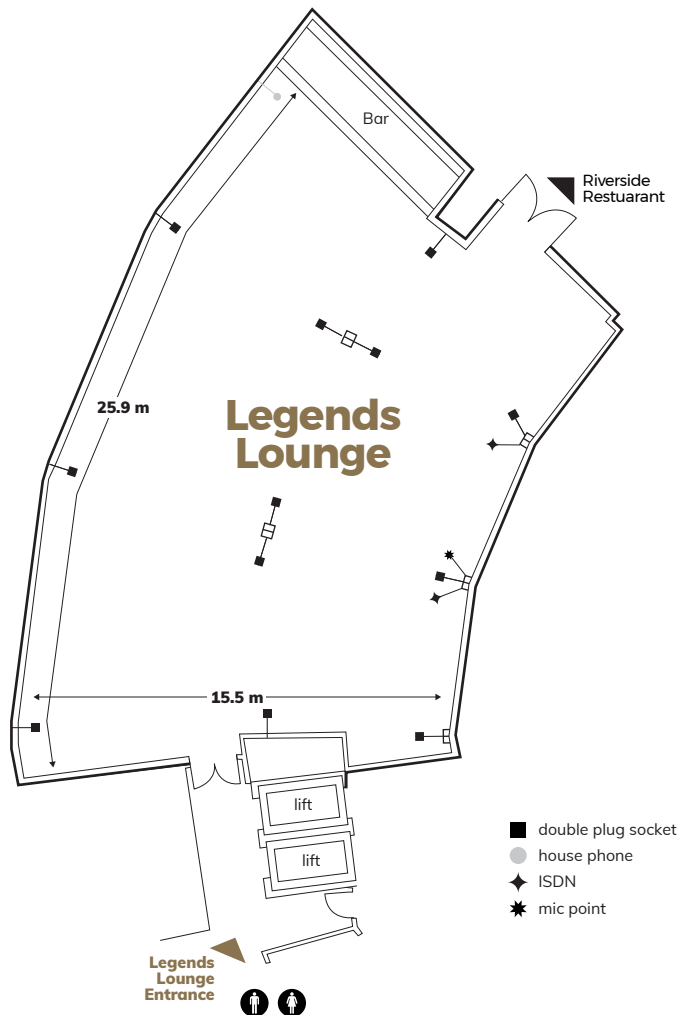

Legends Lounge

Location

Floor Plan

	220
	100
	-
	-
	220
	200
	X
	✓
	✓
	✓
	✓
	15.5m x 21.5m
	2.7m
	1.7m x 2.02m
	330m ²

For more information, please contact the MFC Events Team on **01642 757642** between 9am and 5pm, Monday to Friday, or email events@mfc.co.uk