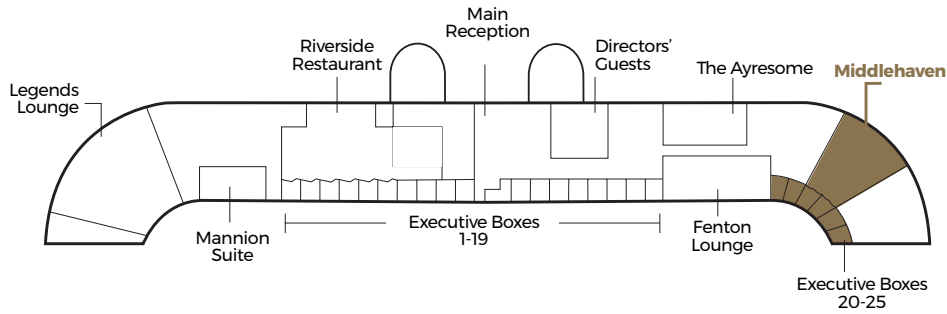

## Location

## Floor Plan

	100
	60
	40
	30
	120
	80
	X
	✓
	✓
	✓
	✓
	13.6m x 12.3m
	3m
	1.16 x 2.02m
	168m <sup>2</sup>

For more information, please contact the MFC Events Team on **01642 757642** between 9am and 5pm, Monday to Friday, or email [events@mfc.co.uk](mailto:events@mfc.co.uk)