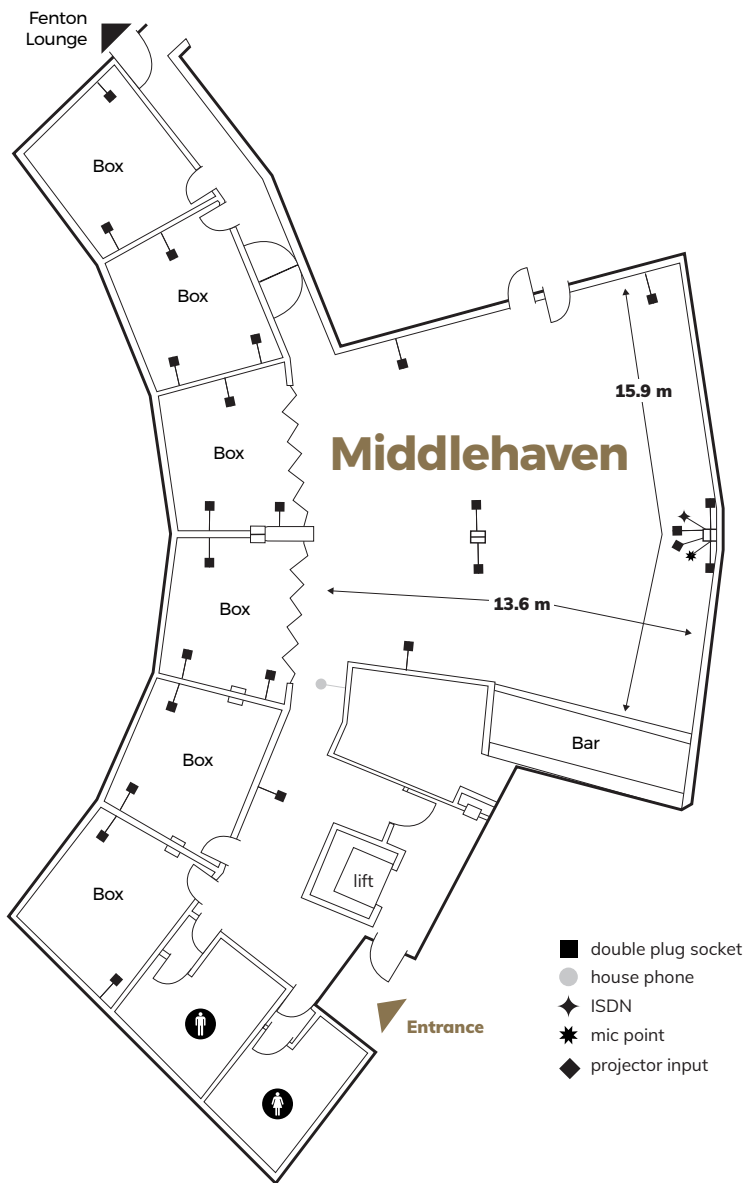

# The Middlehaven

## Location

## Floor Plan

	100
	60
	40
	30
	120
	80
	X
	✓
	✓
	✓
	✓
	13.6m x 12.3m
	3m
	1.16 x 2.02m
	168m <sup>2</sup>

For more information, please contact the MFC Events Team on **01642 757642** between 9am and 5pm, Monday to Friday, or email [events@mfc.co.uk](mailto:events@mfc.co.uk)