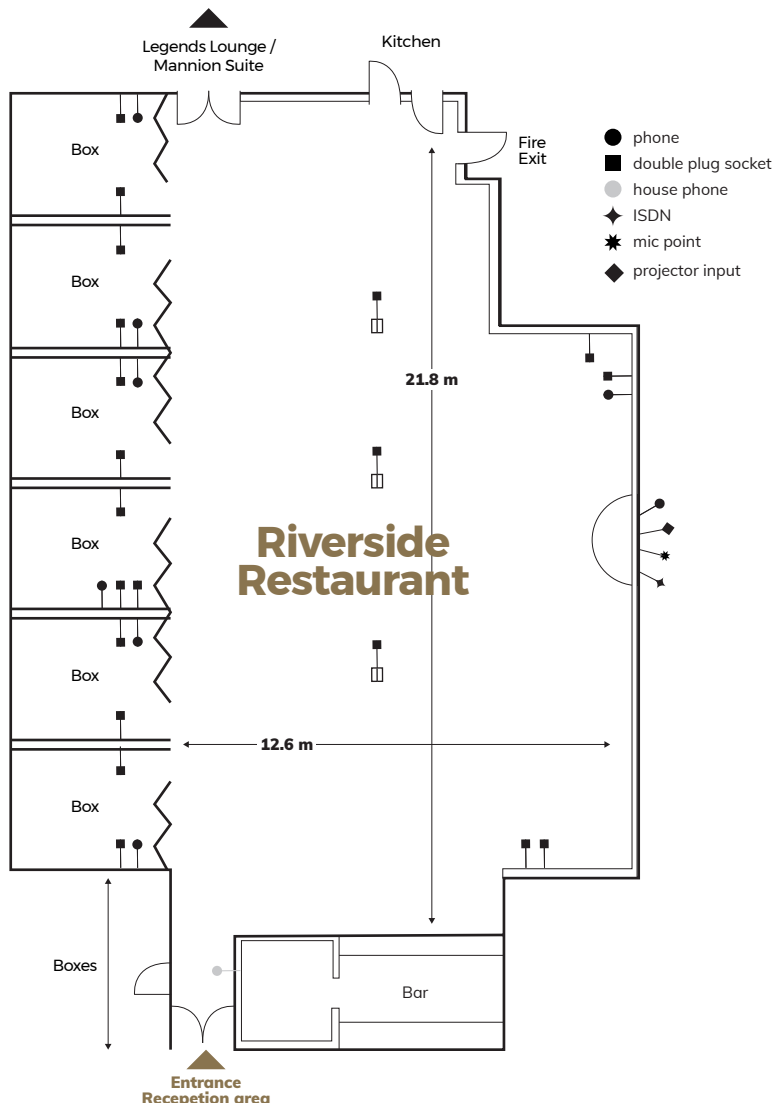

Riverside Restaurant

Location

Floor Plan

	180
	80
	-
	-
	170
	150
	✓
	✓
	✓
	✓
	✓
	11.5m x 23.1m
	3m
	1.6m x 2.02m
	265m²

For more information, please contact the MFC Events Team on **01642 757642** between 9am and 5pm, Monday to Friday, or email events@mfc.co.uk