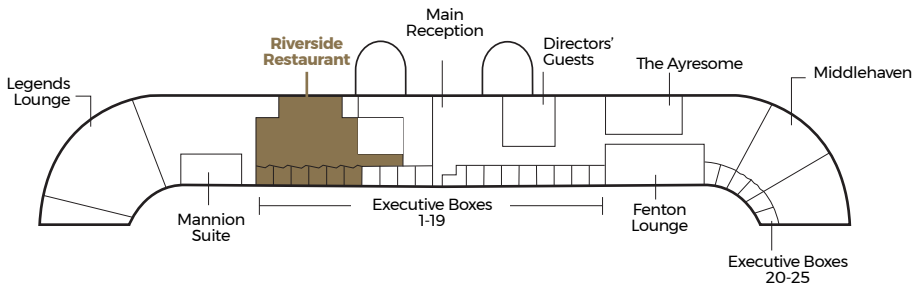

Riverside Restaurant

Location

Floor Plan

	180
	80
	-
	-
	170
	150
	✓
	✓
	✓
	✓
	✓
	11.5m x 23.1m
	3m
	1.6m x 2.02m
	265m²

For more information, please contact the MFC Events Team on **01642 757642** between 9am and 5pm, Monday to Friday, or email events@mfc.co.uk