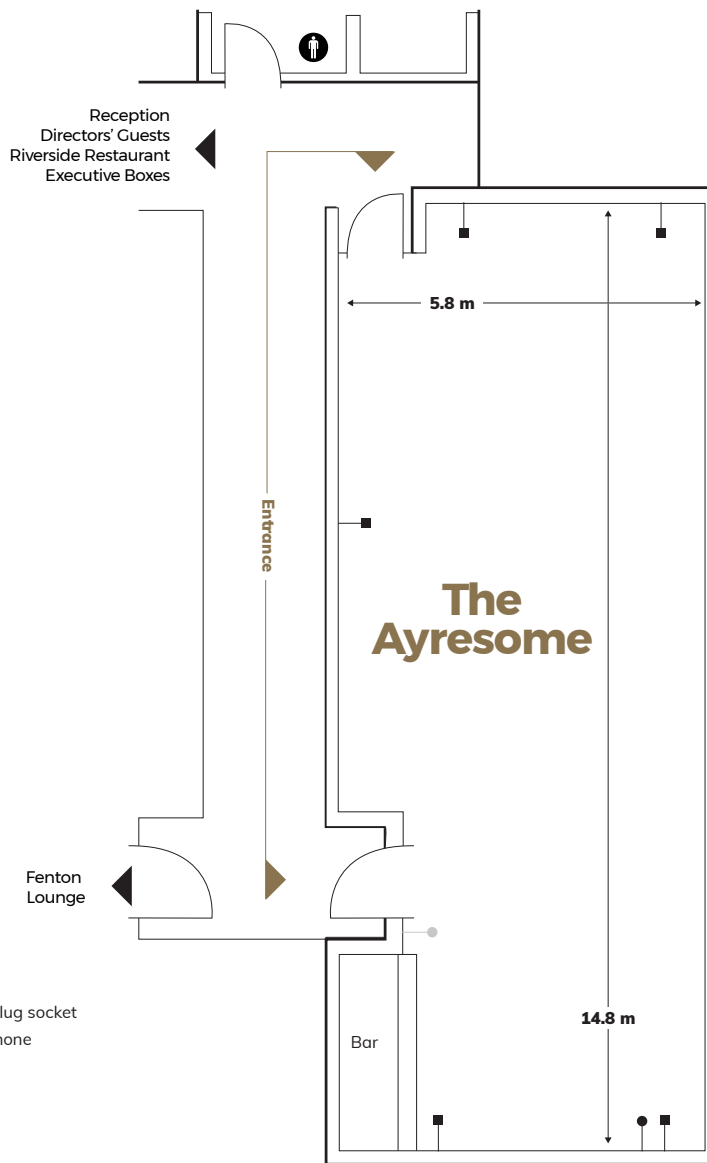

# The Ayresome

## Location

## Floor Plan

- phone
- double plug socket
- house phone

	40
	20
	20
	20
	40
	20
	✓
	✓
	X
	✓
	✓
	<b>5.8m x 14.4m</b>
	<b>3m</b>
	<b>1.16 x 2.02m</b>
	<b>84m<sup>2</sup></b>

For more information, please contact the MFC Events Team on **01642 757642** between 9am and 5pm, Monday to Friday, or email [events@mfc.co.uk](mailto:events@mfc.co.uk)