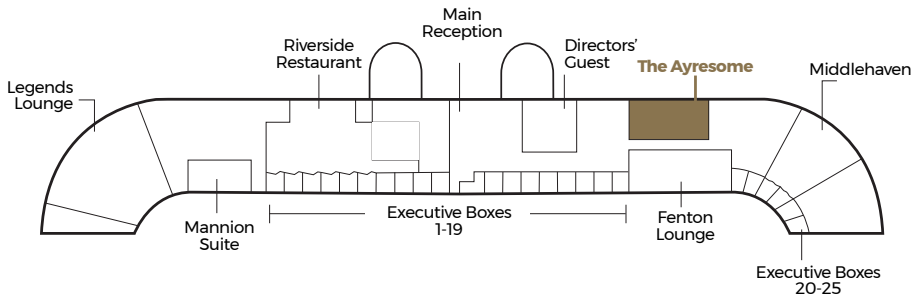

## Location

## Floor Plan

- phone
- double plug socket
- house phone

	40
	20
	20
	20
	40
	20
	✓
	✓
	X
	✓
	✓
	<b>5.8m x 14.4m</b>
	<b>3m</b>
	<b>1.16 x 2.02m</b>
	<b>84m<sup>2</sup></b>

For more information, please contact the MFC Events Team on **01642 757642** between 9am and 5pm, Monday to Friday, or email [events@mfc.co.uk](mailto:events@mfc.co.uk)