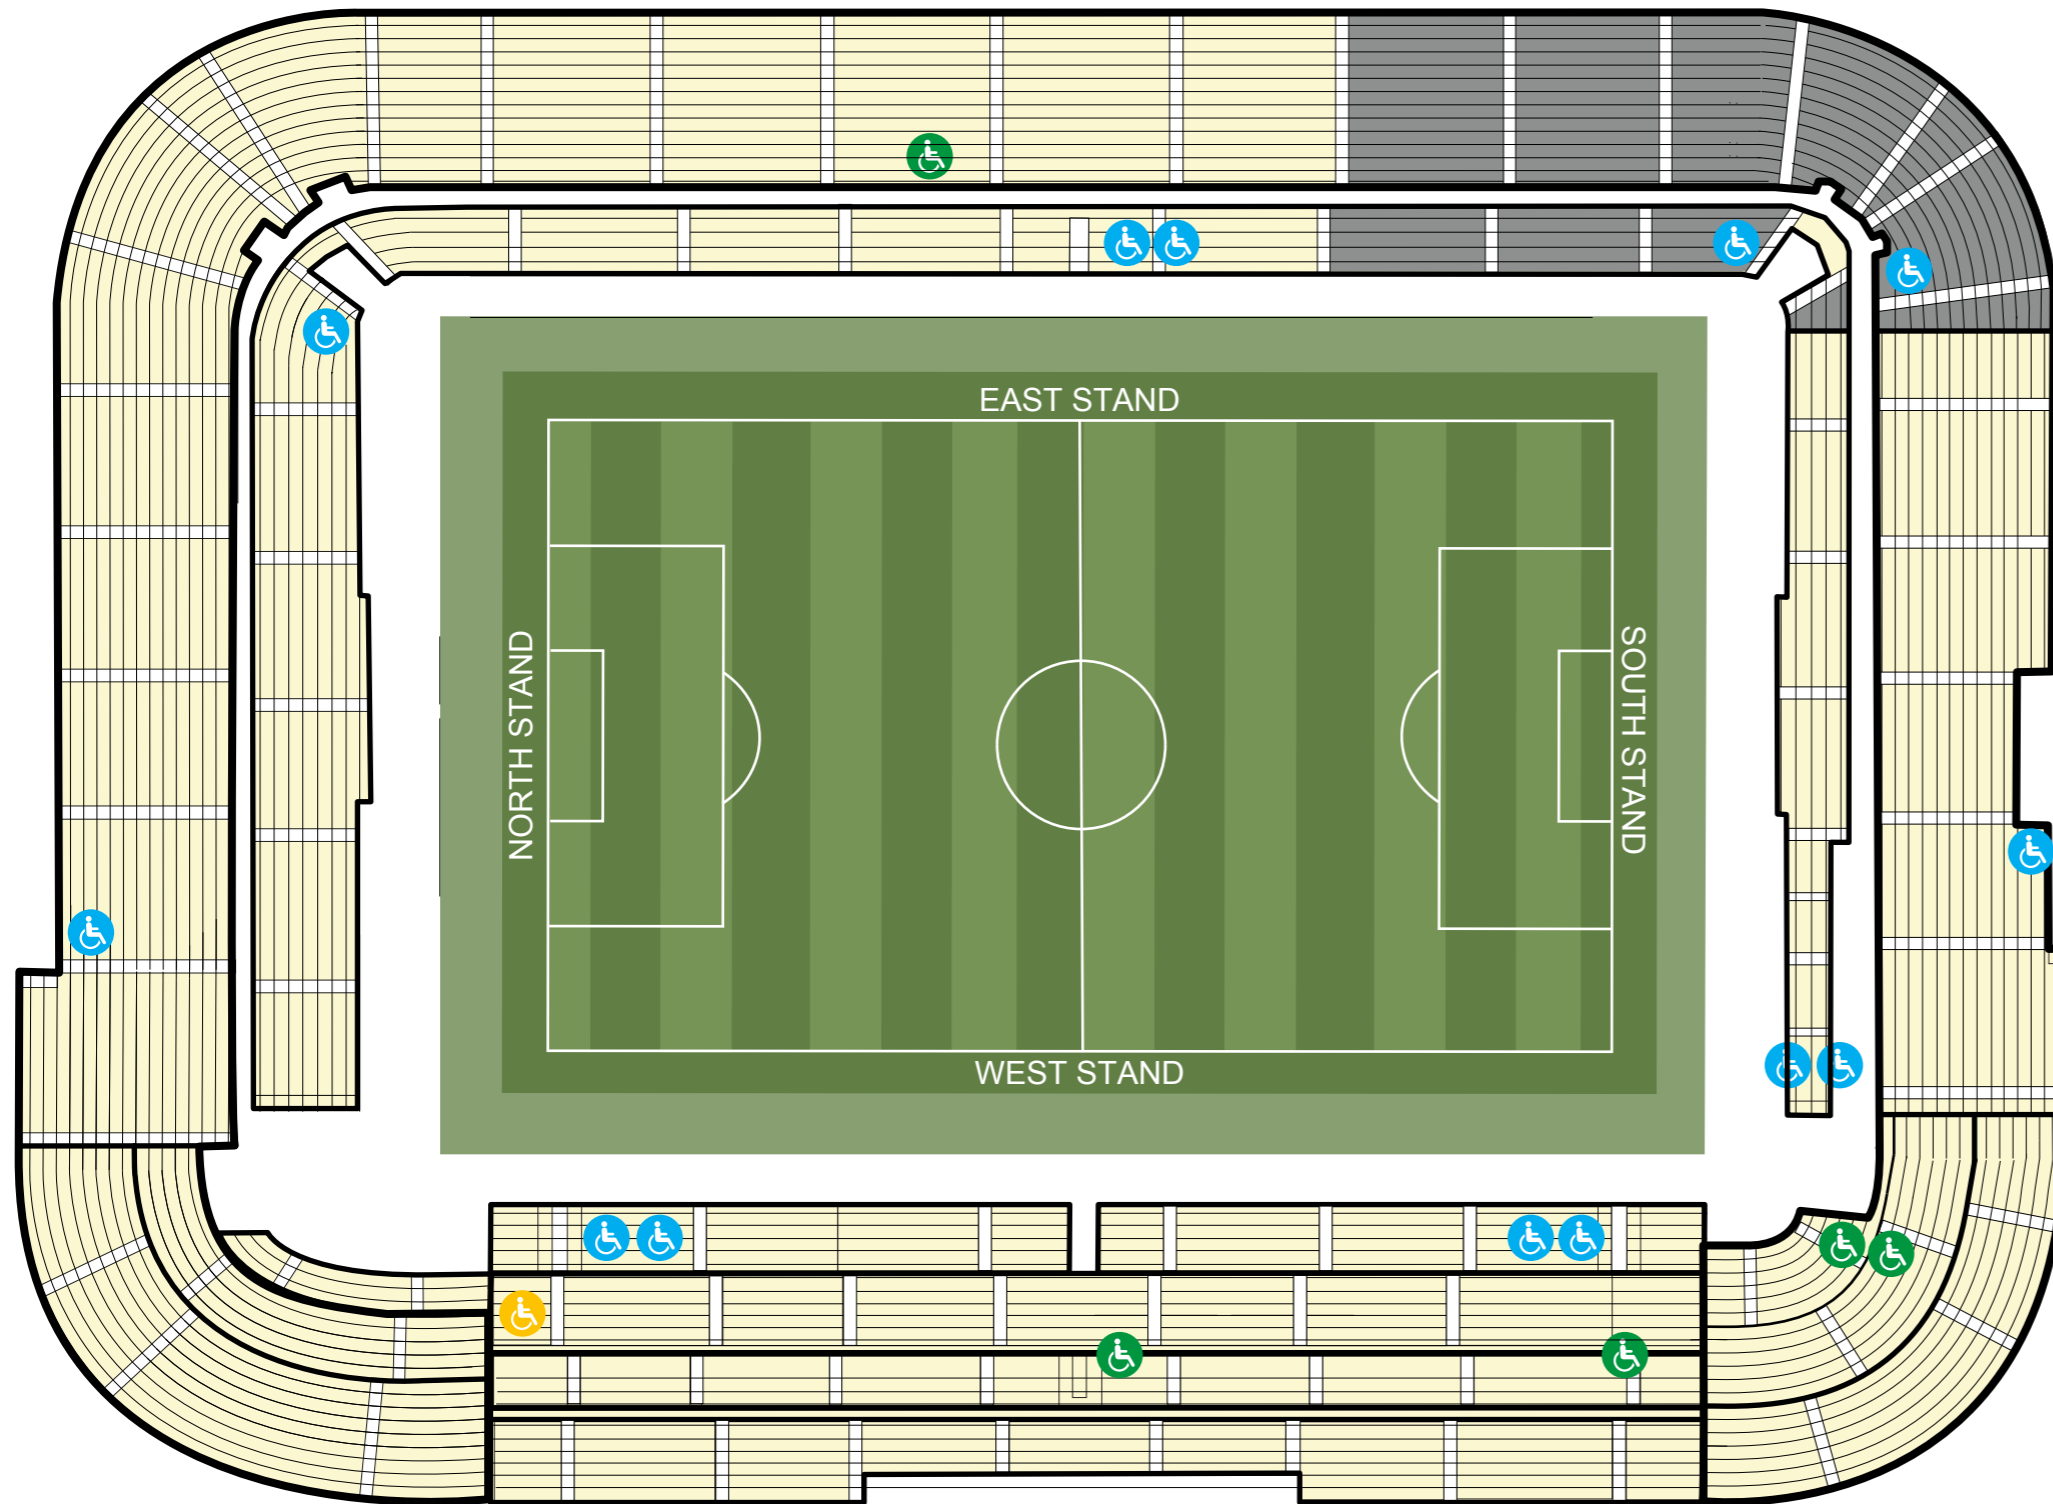

Middlesbrough Football Club

Accessible Toilet Map

Please note that all Disabled Toilets are fitted with RADAR locks and keys. MFC Stewards have a key to access them, but supporters can use their own if they have one.

CONCOURSE LEVEL

FIRST FLOOR LEVEL

CHANGING PLACES FACILITY