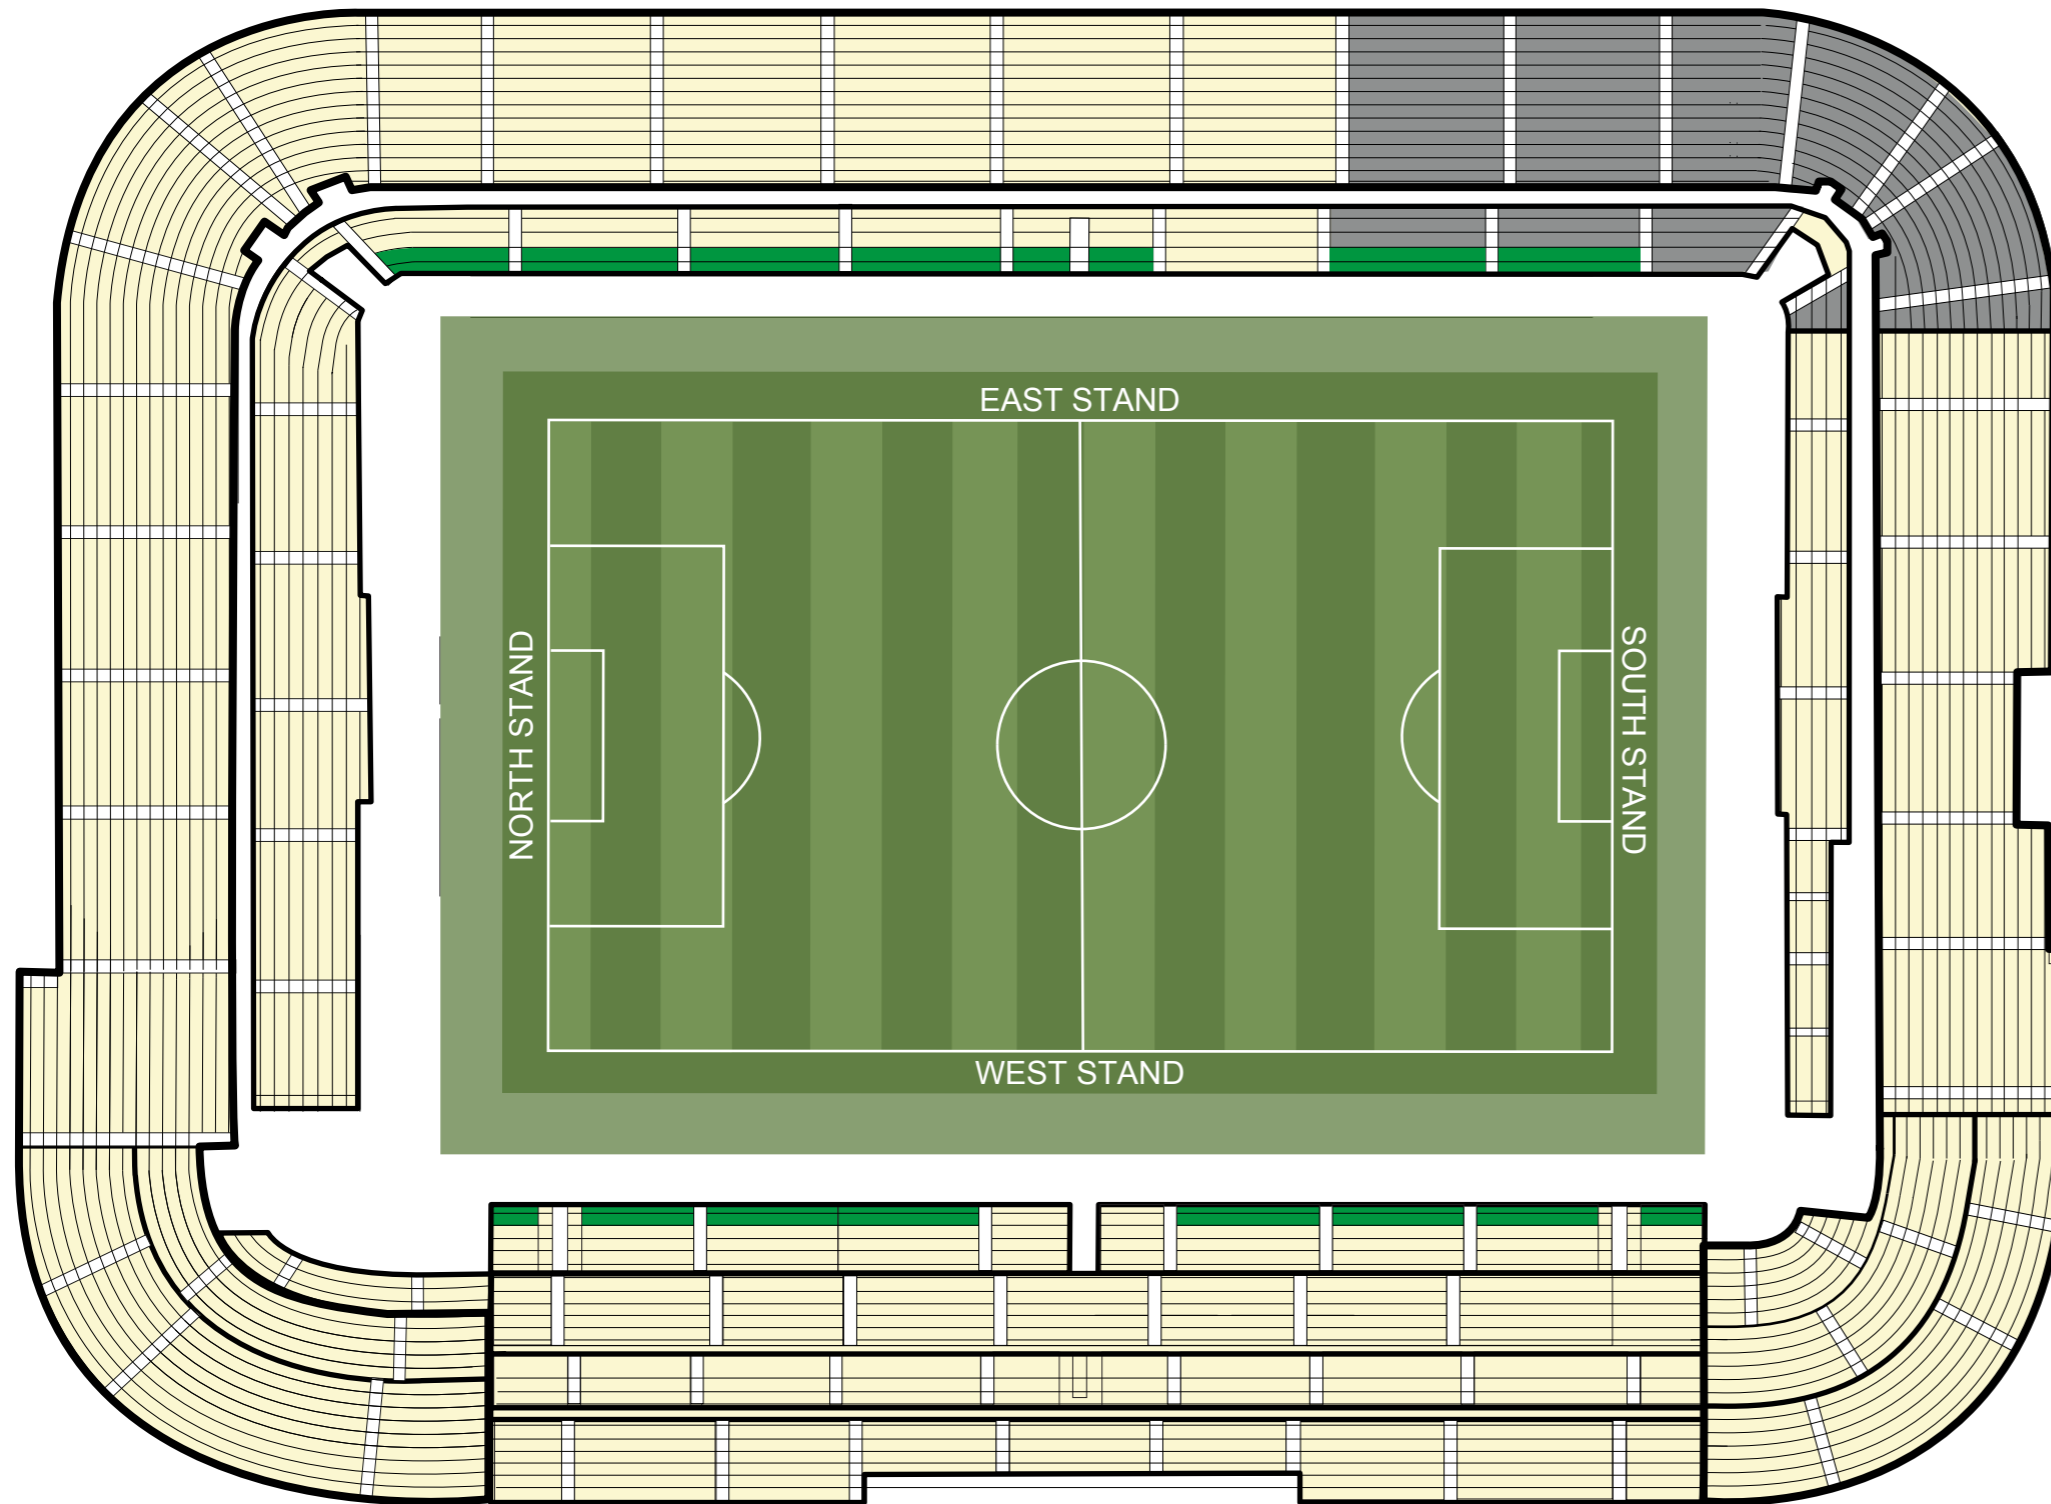

Middlesbrough Football Club

Amenity & Easy Access Seats Map

 AMENITY & EASY ACCESS SEATS  AWAY SECTION

Please note, some Amenity & Easy Access Seats are included in the Wheelchair User Spaces total. The overall total on each fixture is subject to availability.

East Stand Lower (Home):

Potential of up to 302 Amenity & Easy Access Seats situated across the first two rows.

East Stand Lower (Away):

Potential of up to 124 Amenity & Easy Access Seats situated across the first two rows.

West Stand Front Row (Home):

Potential of up to 356 Amenity & Easy Access Seats situated across the first two rows.