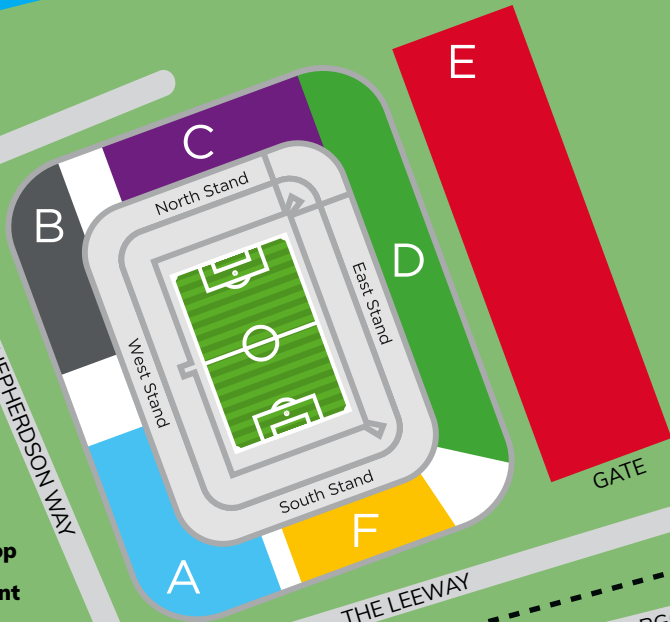

RIVER TEES

THE HALYARD

SHEPHERDSON WAY

Drop Off Point

THE LEEWAY

CARGO FLEET ROAD

The Navigation Pub

McDonalds

Costa Coffee  
Six Medals  
KFC

A66

A66